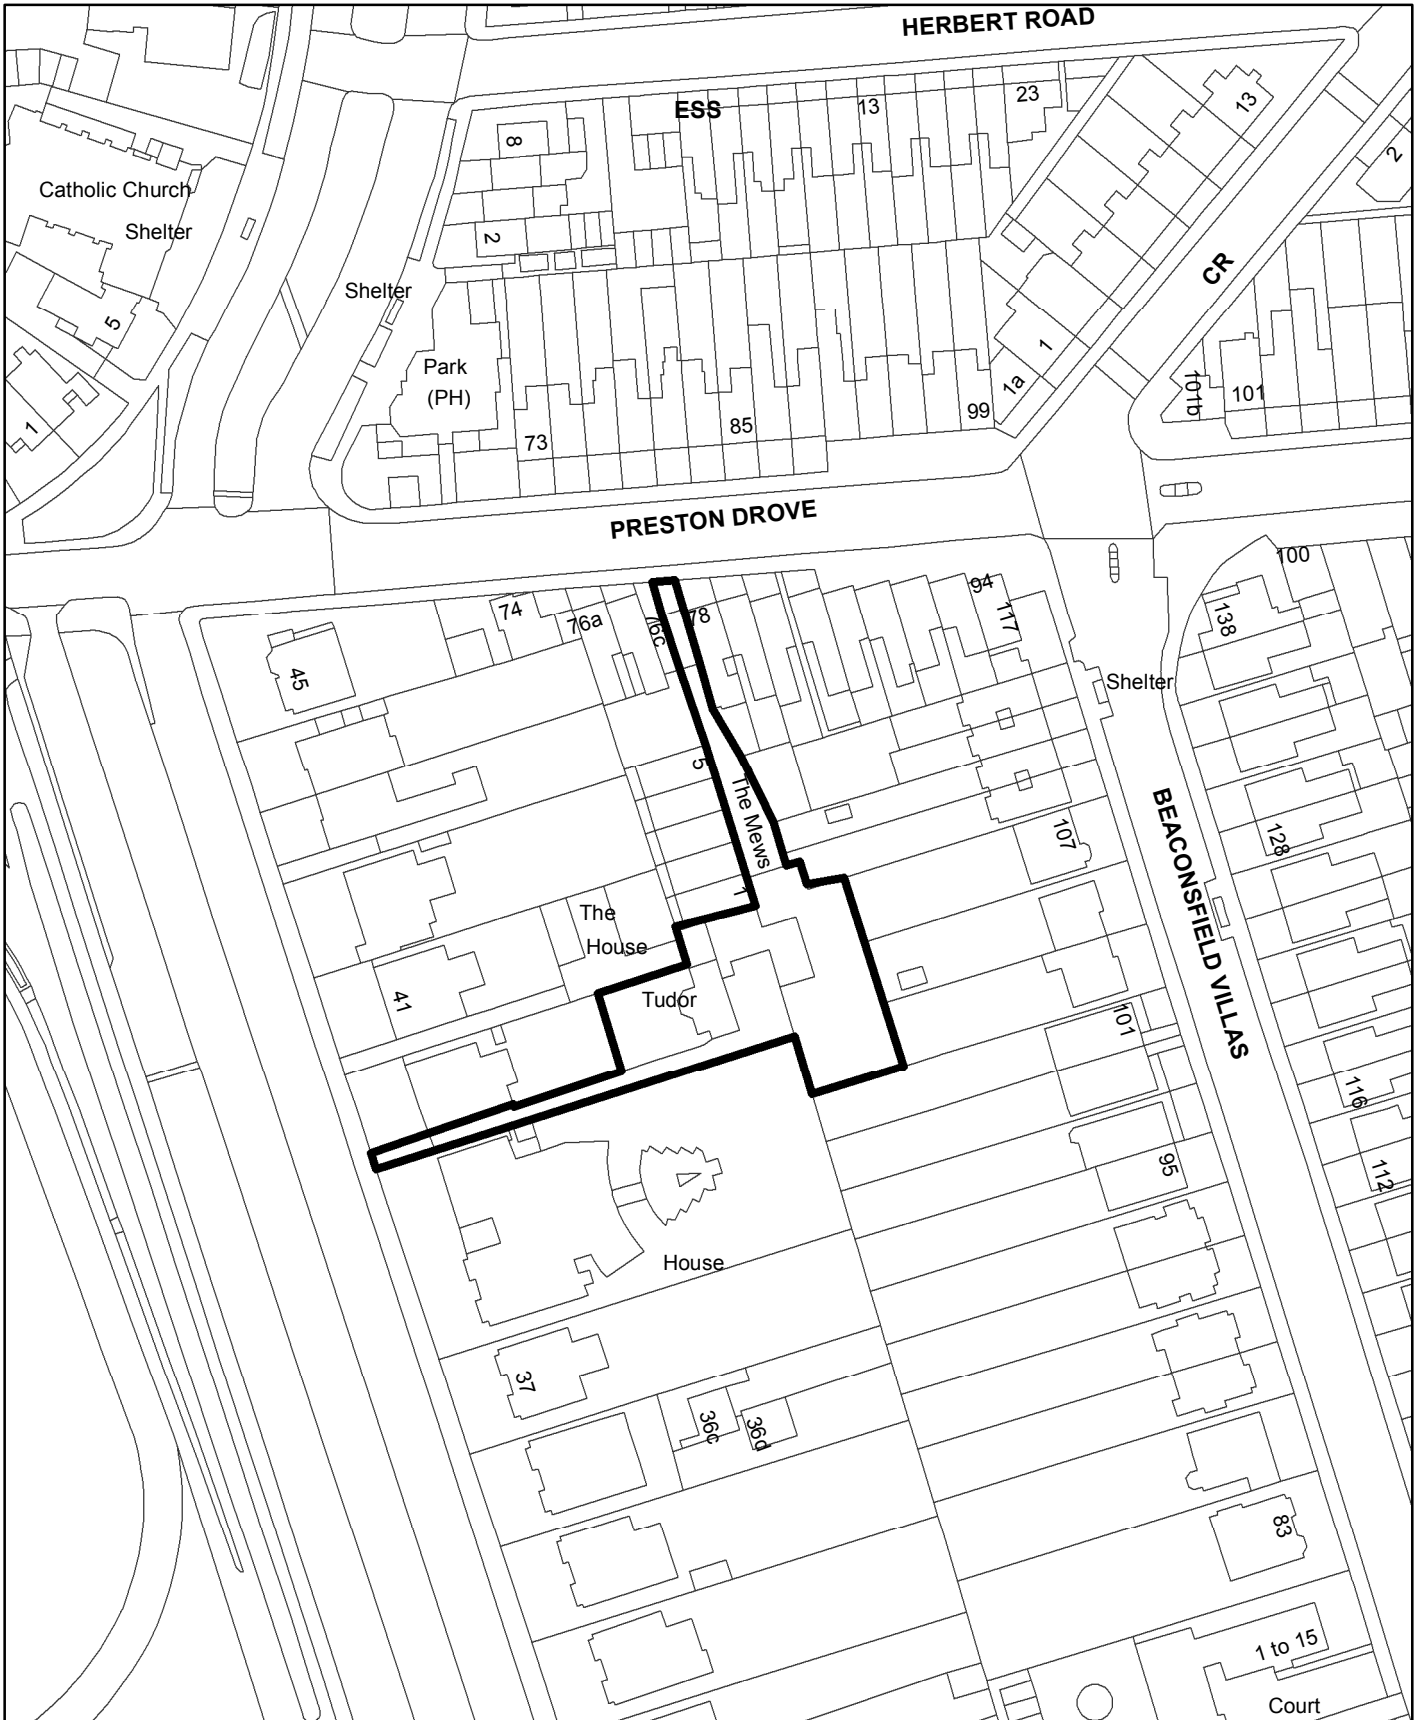

# BH2020 01969 - 39A Preston Park Avenue

N

Scale: 1:1,250